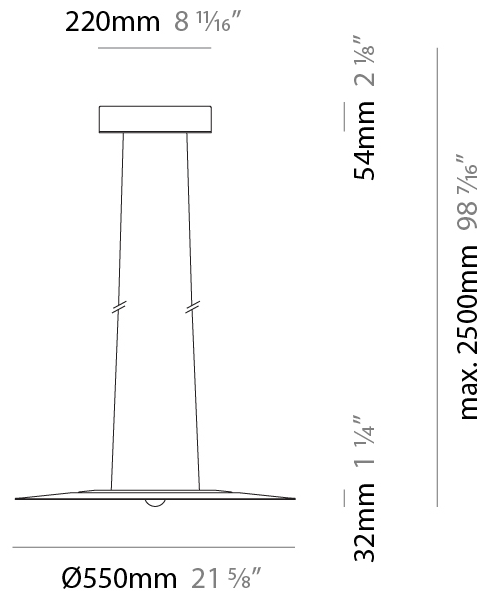

PASSEPARTOUT SUSPENSION

D31022-

base number   Finish
Options

1. To build a product code in our configurator select the specify button on the base model # product page
2. To build a manual product code on this datasheet choose from the options listed below in blue font and add the suffix to the base model #

GENERAL

Series: Passepartout
Brand: Cini & Nils
Division: Design
Mounting Type: Suspension
Mounting Location: Ceiling
Subcategory: Pendant

PHYSICAL

Shape: Round
Diameter (mm): 550
Diameter (in): 21 ⁵/₈
Height (mm): 32
Height (in): 1 ¹/₄
Max. Overall Height (mm): 2500
Max. Overall Height (in): 98 ⁷/₁₆
Light Distribution: Direct / Indirect
Weight (kg): 6.3
Weight (lbs): 5.07
Fixture Finish: MWH / MBK / PCH / PGO / MSI / MGD
Fixture Material: Aluminum

ELECTRICAL

Lamp Type: LED
Input Wattage (W): 29
Total Output Wattage (W): 12.6 (Dir) / 14.9 (Ind)
Dimming: Tri-Mode (Non-Dimming and Phase Dimming (120Vac only) and 0-10V Dimming)
Driver Included: Yes
Driver Location: Integrated
Driver Type: Constant Current - Universal
Driver Class: Class 1
Input Voltage (V): 120 - 277
Constant Current (MA): 350

LED

Number of LEDs: 2
Color Temperature (°K): 2800
Nominal Lumen (lm): 2800
CRI: >90 CRI
Lamp Life (hrs): 50000

OPTICAL

RATINGS AND CERTIFICATIONS

Certified By: Certified for North American Standards
IP rating: IP20