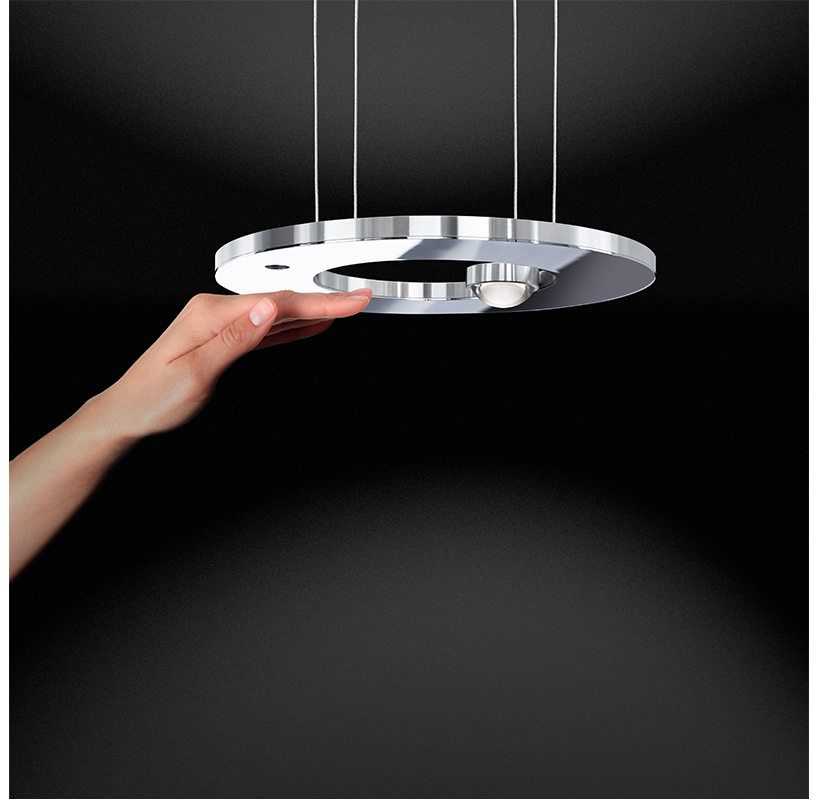

PASSEPARTOUT SUSPENSION

D31024-

base number   Finish
Options

1. To build a product code in our configurator select the specify button on the base model # product page
2. To build a manual product code on this datasheet choose from the options listed below in blue font and add the suffix to the base model #

GENERAL

Series: Passepartout
Brand: Cini & Nils
Division: Design
Mounting Type: Suspension
Mounting Location: Ceiling
Subcategory: Pendant

PHYSICAL

Shape: Round
Diameter (mm): 250
Diameter (in): 9 7/8
Height (mm): 23
Depth (mm): 23
Height (in): 7/8
Depth (in): 7/8
Max. Overall Height (mm): 2500
Max. Overall Height (in): 98 7/16
Light Distribution: Direct / Indirect
Weight (kg): 2
Weight (lbs): 4.4
Fixture Finish: [MBK](#) / [MWH](#) / [PCH](#) / [PGO](#)
Fixture Material: Aluminum

ELECTRICAL

Lamp Type: LED
Total Output Wattage (W): 9 (Dir) / 10 (Ind)
Dimming: Tri-Mode (Non-Dimming and Phase Dimming (120Vac only) and 0-10V Dimming)
Driver Included: Yes
Driver Location: Integrated
Driver Type: Constant Current - Universal
Driver Class: Class 2
Input Voltage (V): 120 - 277
Constant Current (MA): 500

LED

Number of LEDs: 3
Color Temperature (°K): 2800
Nominal Lumen (lm): 2200
CRI: >90 CRI
Lamp Life (hrs): 50000

OPTICAL

RATINGS AND CERTIFICATIONS

Certified By: Certified for North American Standards
IP rating: IP20

PROJECT	_____
TYPE	_____
SPECIFIER	_____
QUANTITY	_____
DATE	_____